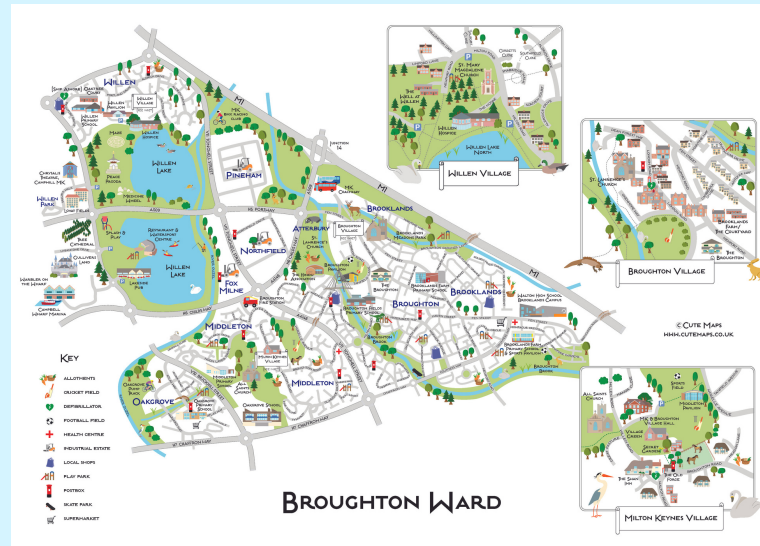

### Did you know?

We're the biggest ward in MK and we represent over 13,000 people.

Register to vote here: [www.gov.uk/register-to-vote](http://www.gov.uk/register-to-vote)