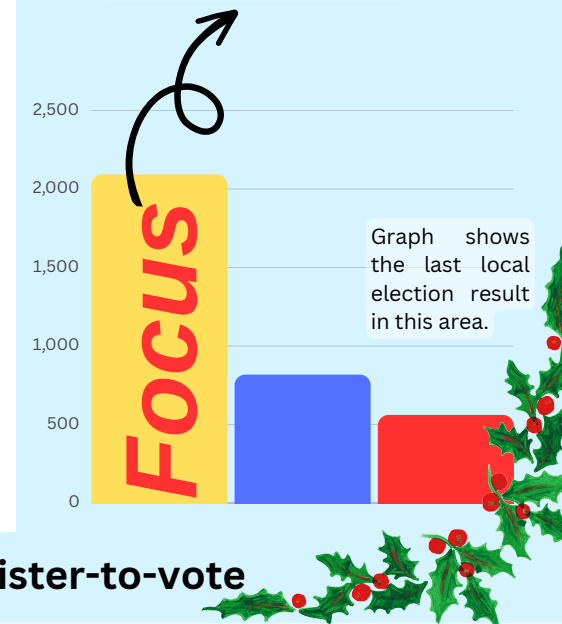

Christmas Edition

FOCUS

Written by Kerrie Bradburn.
Printed on recyclable paper and delivered by volunteers

#408 on Broughton Ward
Brooklands, Broughton, Broughton Gate
Middleton, Milton Keynes Village, Oakgrove,
Willen & Willen Park

Help Shape the New City Plan

Milton Keynes City Council is asking local people to share their thoughts and experiences of how they use their local neighbourhood to help shape its New City Plan.

The New City Plan is an important planning document which will describe the environment needed to deliver the city council's 'Strategy for 2050'. The Strategy, which was finalised two years ago following extensive public consultation, sets out a bold and ambitious vision for Milton Keynes including equal opportunities, new jobs, affordable and 'lifelong' homes that suit people at all stages of their life, and a pioneering mass rapid transit system.

The city council has published a survey asking people about how they use their local neighbourhood, such as whether they find it easy to shop, take children to school, and enjoy green space; what changes would improve their mental and physical health; and what would make them more likely to use local facilities. The survey runs until 23 February 2024.

If you want a copy of the article, links or associated documents please email/text Uroy and he'll send them over to you.

focusteam@live.co.uk
07803 036 656

Please tell us about your neighbourhood

Your thoughts will help shape a New City Plan for Milton Keynes

SCAN ME

<https://mknewcityplan.commonplace.is>

Milton Keynes City Council
Better by design