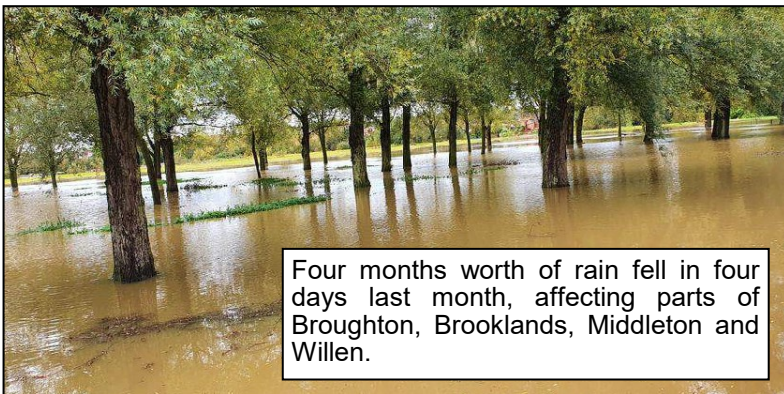

FLOODING - WHAT NEXT?

Flooding is becoming more frequent. We get concerned when we see it but the Council, Anglian Water and the Environment Agency say that MK's green spaces are designed to cope with flooding. The real problem is when people's houses are affected, like in Newport Pagnell.

Please let us know what **YOU** think, so that we can be prepared for next time.

- Were your houses or driveways affected?
- Could you not drive because your road was flooded?
- Are there obvious problems that need mending eg blocked gullies, or Parks Trust pathways

We're on focusteam@live.co.uk or 07803 036 656